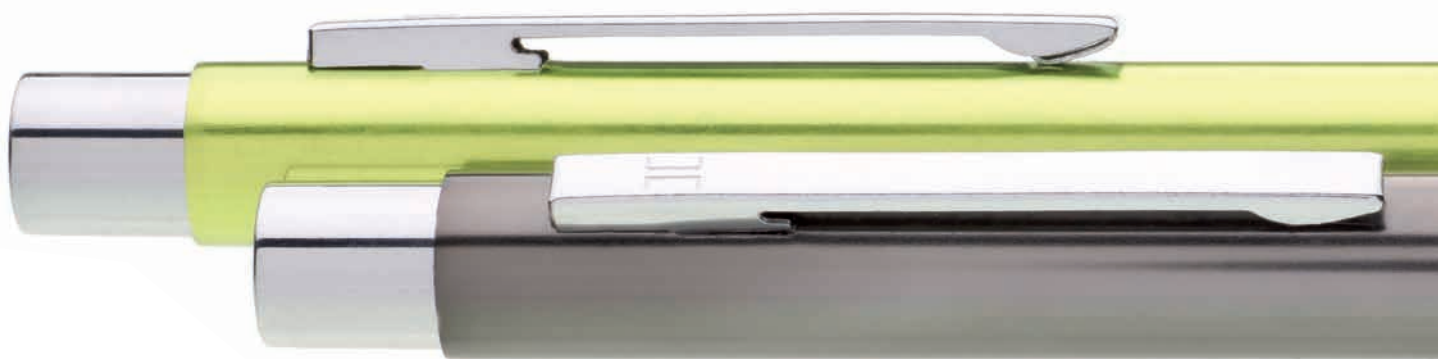


A collection of colorful pens and pencils is arranged on a trumpet. The pens are in shades of silver, green, red, lime green, and blue. The pencils are in shades of silver, green, red, lime green, and blue. The trumpet is in the background, with its valves and keys visible. The text "Feel the rhythm" is written in a green, cursive font, following the curve of the trumpet's body.

Feel the rhythm

The logo for Sfera, consisting of a stylized bracket-like symbol followed by the word "sfera" in a lowercase, sans-serif font.

sfera

Sfera

1214460

22

42

52

58

85

99

SFERA | 1214460 | 12,90 Kč

 new

kovová propiska s lesklým povrchem ■ rozměr: 140 x 10 mm ■ materiál: hliník
■ laser: stříbrný [90 x 6,5 mm] ■ potisk: T2+ [50 x 6,5 mm, max. 2 barvy] ■ balení: 50/500
■ náplň: X-20